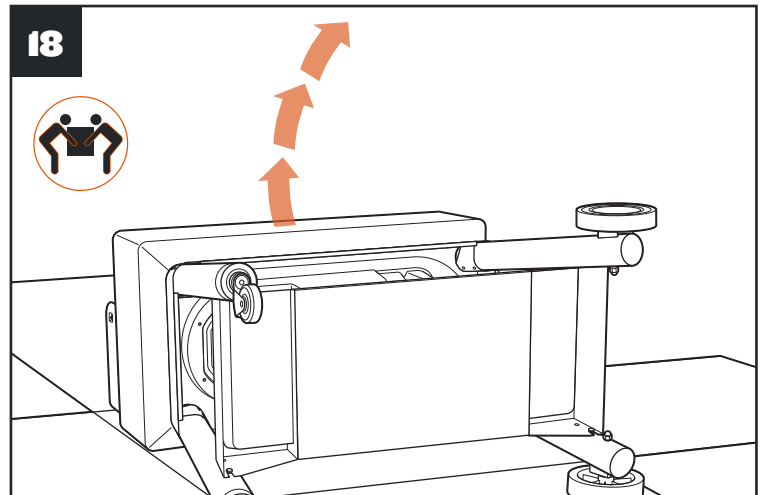

Scan this code for digital/video instructions.