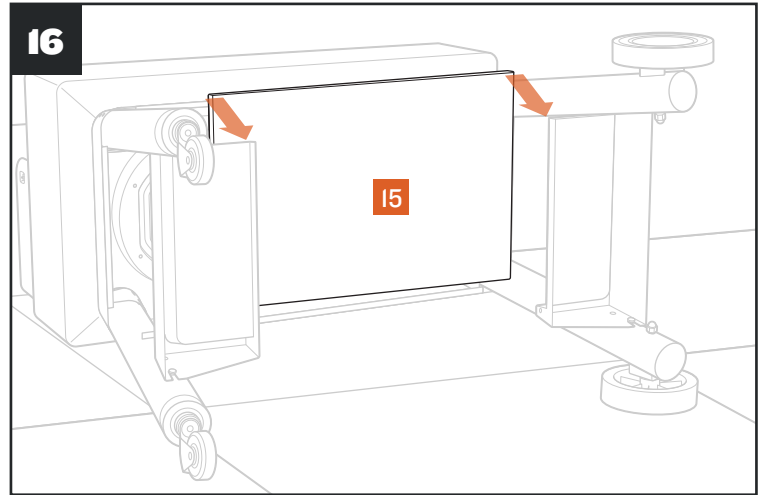

Scan this code for digital/video instructions.