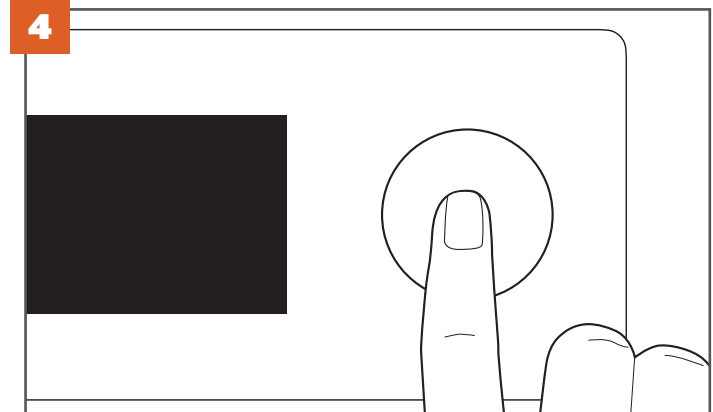

# QUICK START GUIDE

Scan this code for digital/video instructions.

**1** Press the main power button located on the front of the grill to ON.

**2** Press any button to turn on the control.

**3** Turn the selection dial right or left to select the temperature. Press dial.

**4** To shut down the grill, press and hold the selection dial for 3 seconds.

Scan this code for instructions on built-in assembly.