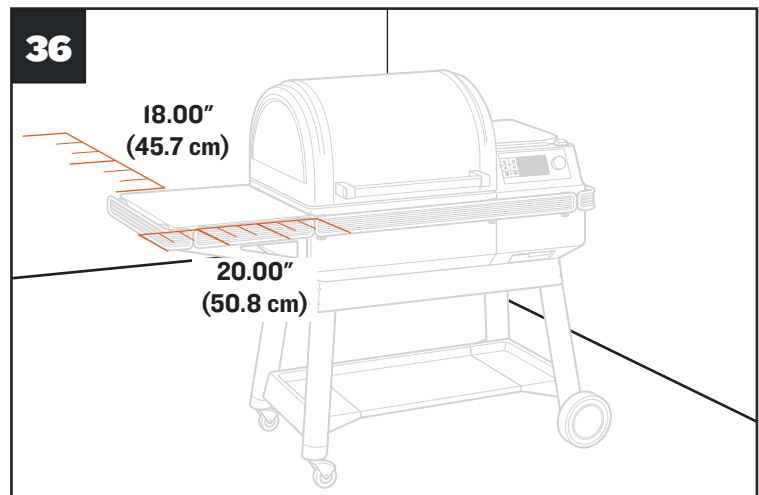

# QUICK START GUIDE

Scan this code for digital/video instructions.

**1** Press the main power button located on the front of the grill to ON.

**2** Press any button to turn on the control.

**3** Turn the selection dial right or left to select the temperature. Press dial.