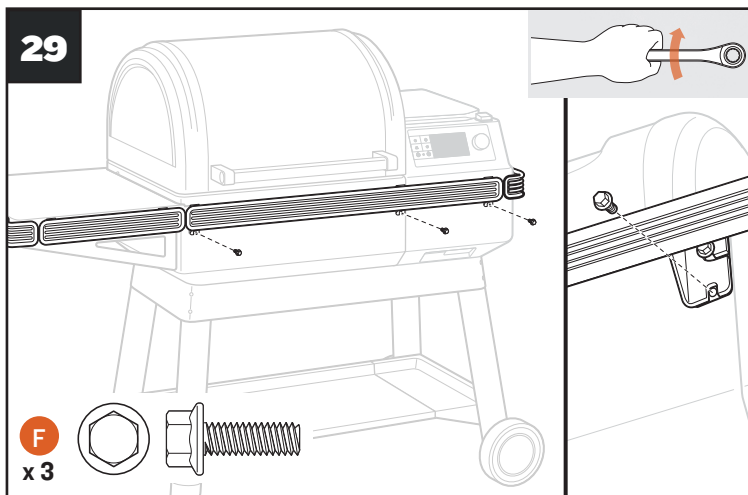

Scan this code for digital/video instructions.