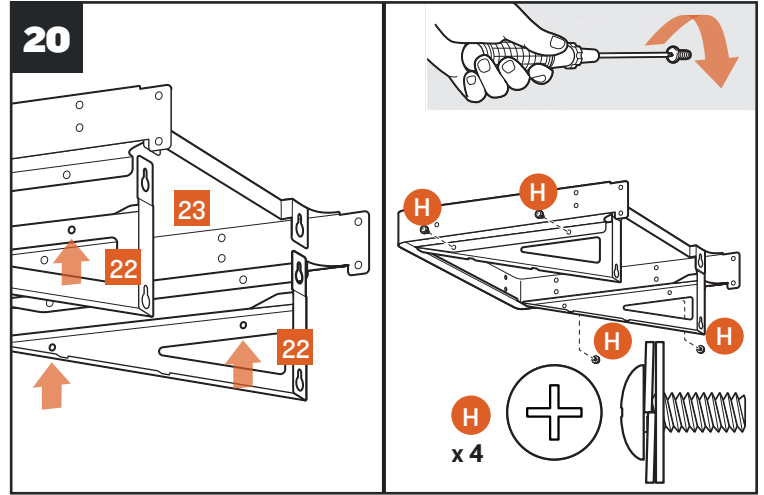

Scan this code for digital/video instructions.