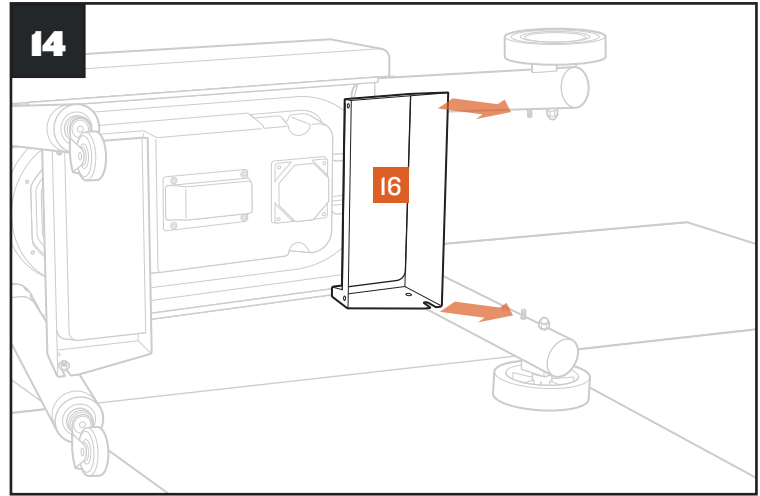

Scan this code for digital/video instructions.