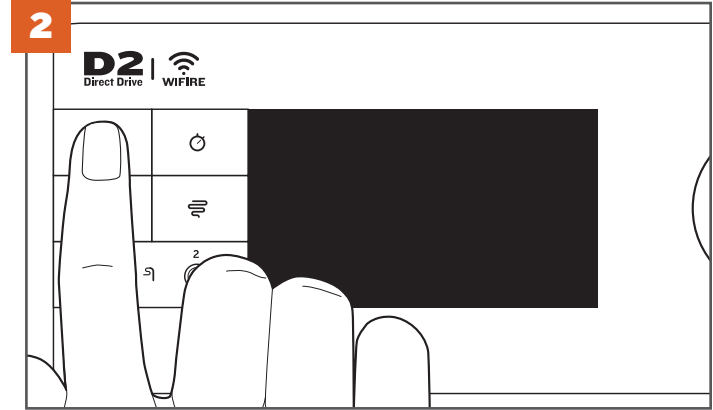

# QUICK START GUIDE

Scan this code for digital/video instructions.

**1** Press the main power button located on the front of the grill to ON.

**2** Press any button to turn on the control.

**3** Turn the selection dial right or left to select the temperature. Press dial.