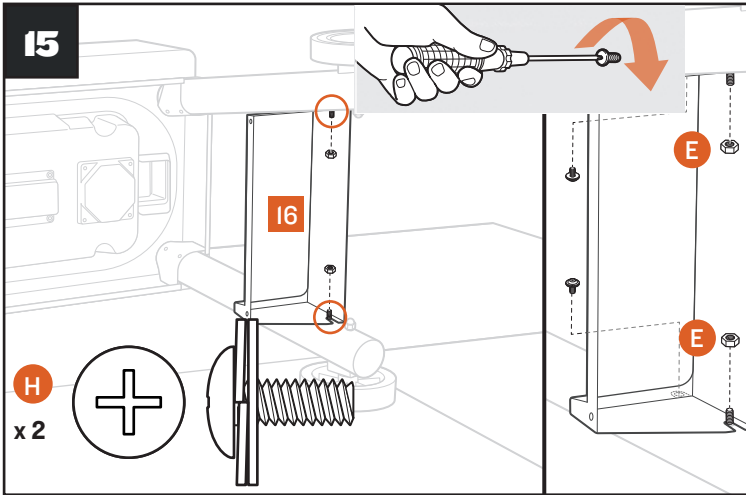

Scan this code for digital/video instructions.