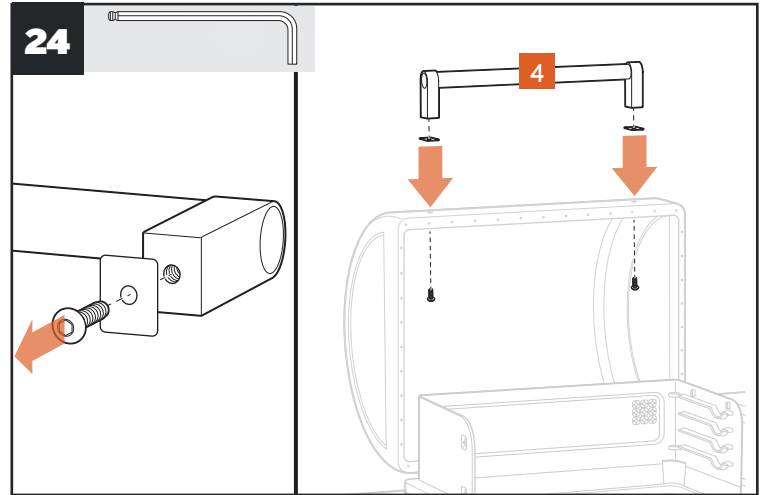

Scan this code for digital/video instructions.