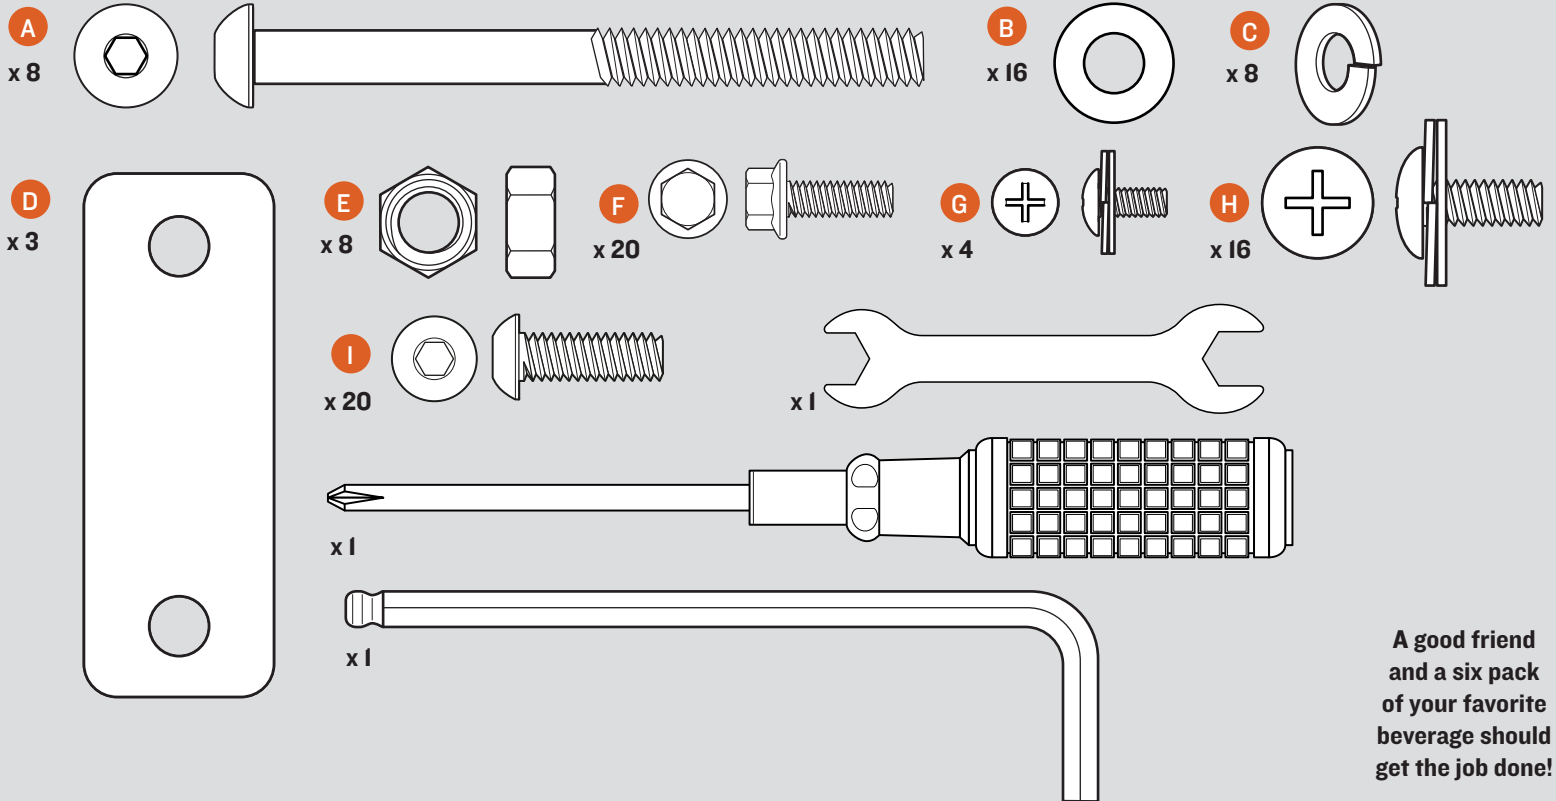

A good friend and a six pack of your favorite beverage should get the job done!