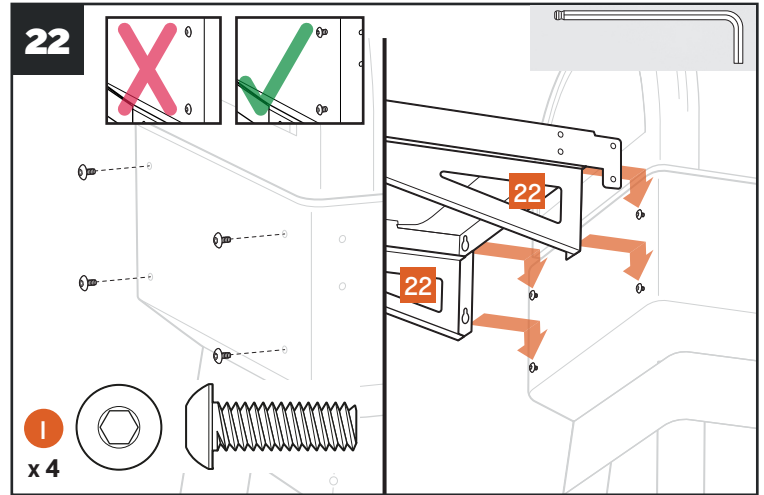

Scan this code for digital/video instructions.