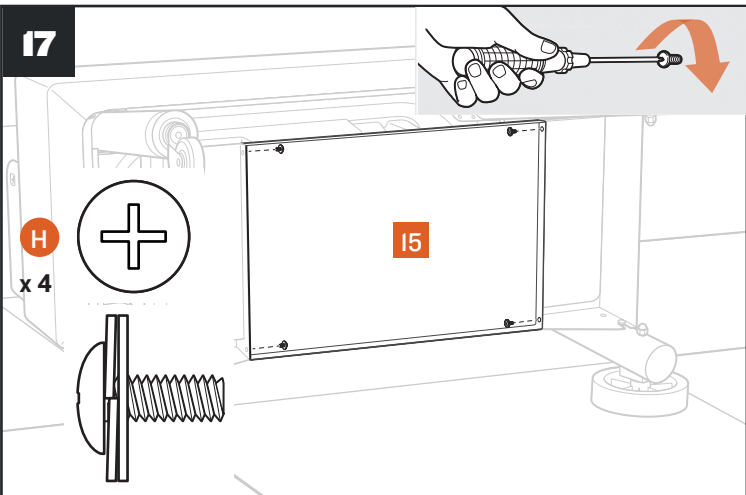

Scan this code for digital/video instructions.