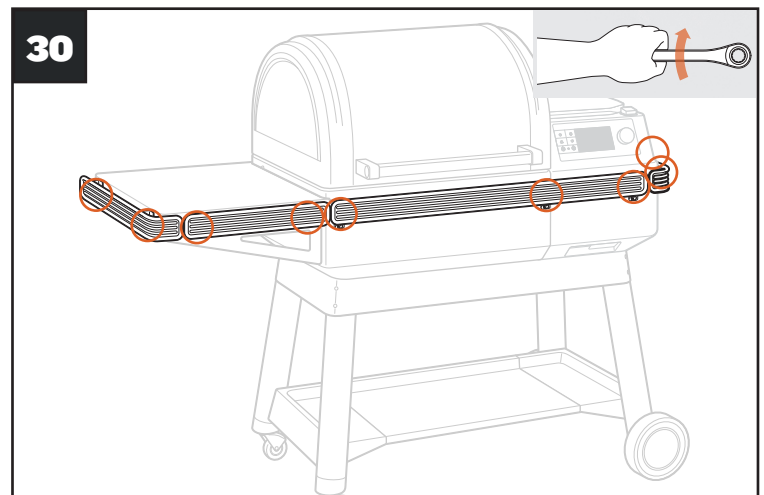

Scan this code for digital/video instructions.