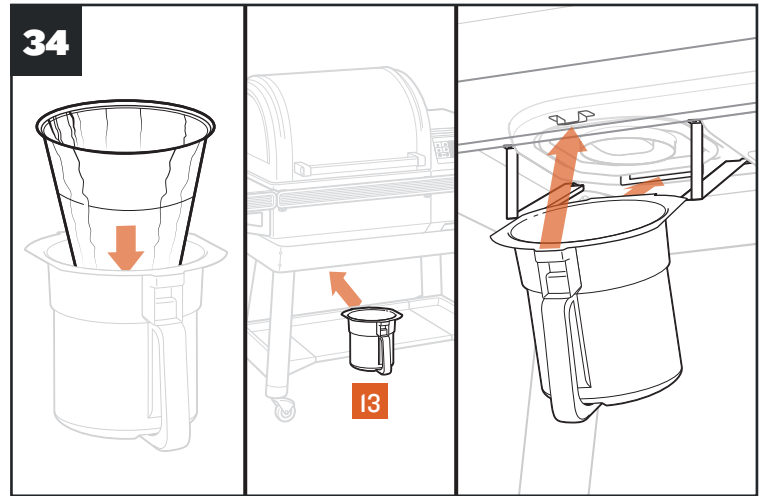

# QUICK START GUIDE

Scan this code for digital/video instructions.

**1** Press the main power button located on the front of the grill to ON.

**2** Press any button to turn on the control.

**3** Turn the selection dial right or left to select the temperature. Press dial.