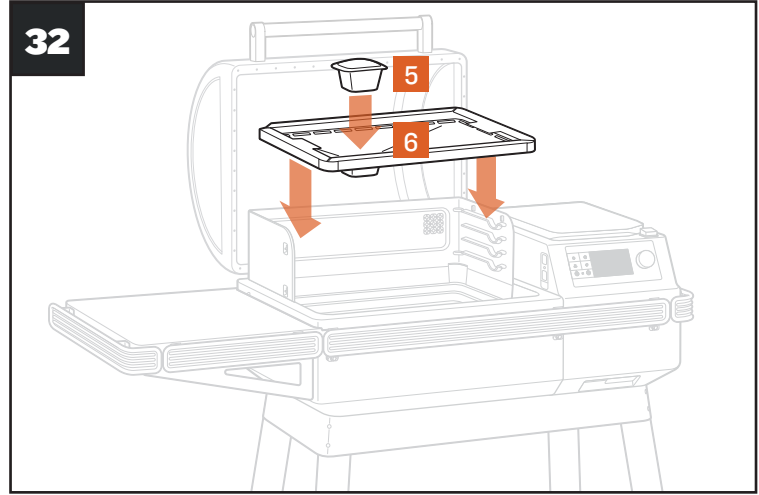

# QUICK START GUIDE

Scan this code for digital/video instructions.

**1** Press the main power button located on the front of the grill to ON.

**2** Press any button to turn on the control.

**3** Turn the selection dial right or left to select the temperature. Press dial.