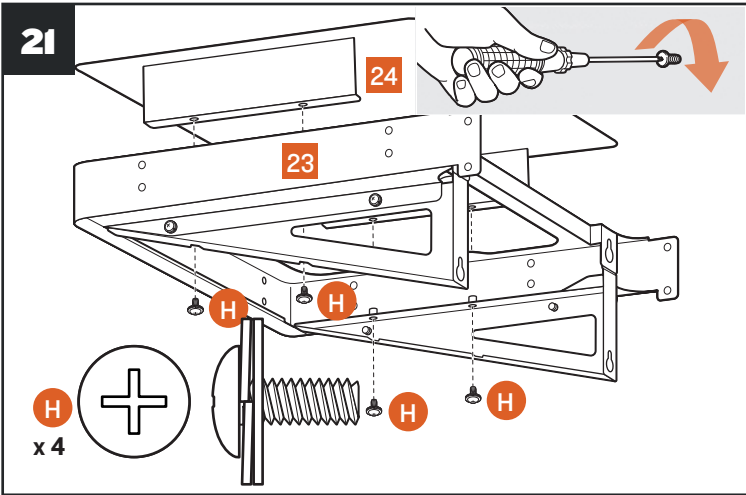

Scan this code for digital/video instructions.