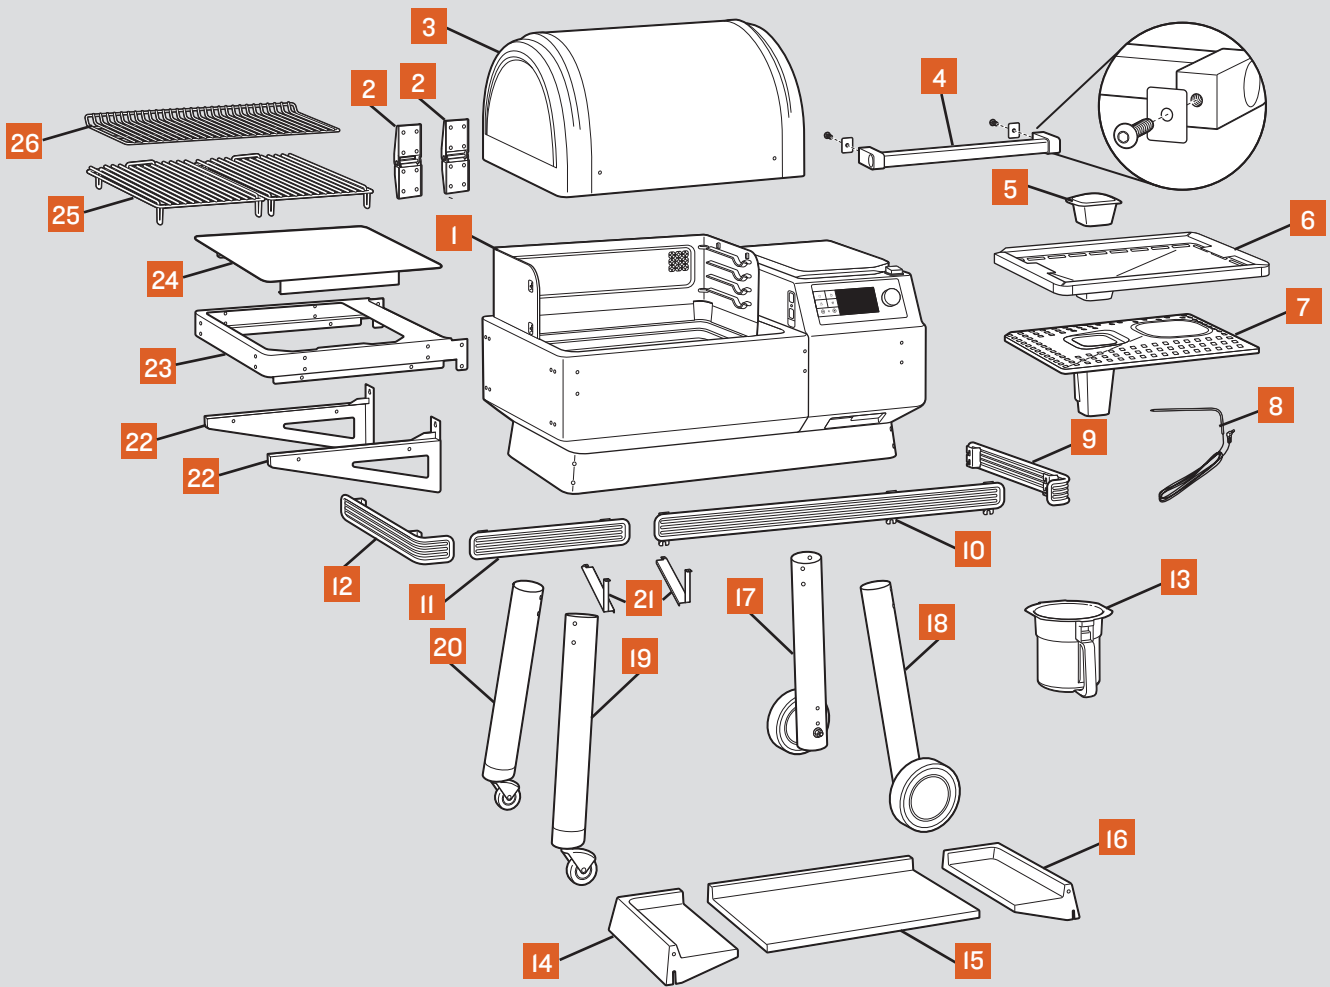

A good friend and a six pack of your favorite beverage should get the job done!