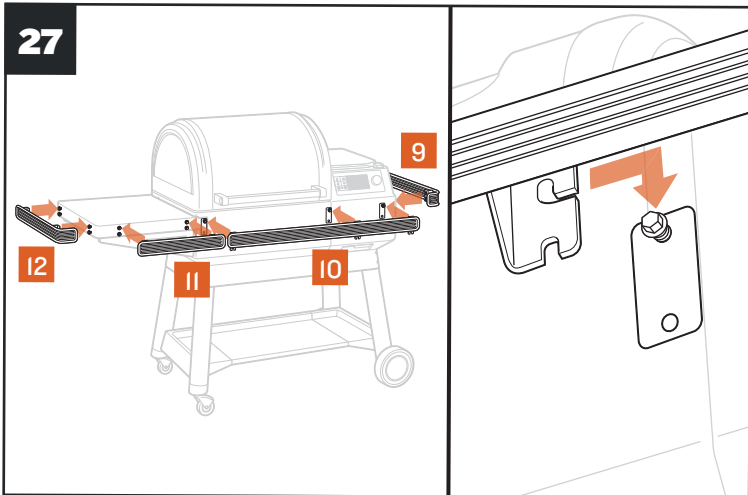

Scan this code for digital/video instructions.