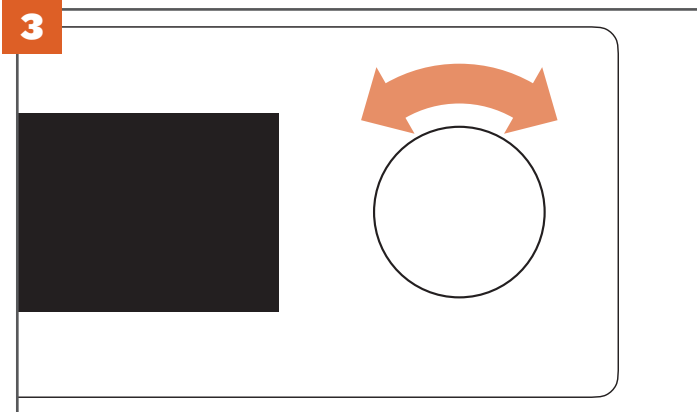

# QUICK START GUIDE

Scan this code for digital/video instructions.

**1** Press the main power button located on the front of the grill to ON.

**2** Press any button to turn on the control.

**3** Turn the selection dial right or left to select the temperature. Press dial.

**4** To shut down the grill, press and hold the selection dial for 3 seconds.

Scan this code for instructions on built-in assembly.