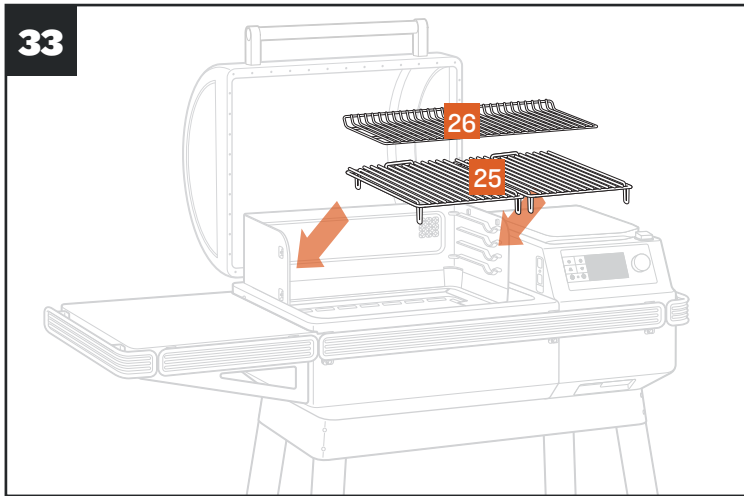

# QUICK START GUIDE

Scan this code for digital/video instructions.

**1** Press the main power button located on the front of the grill to ON.

**2** Press any button to turn on the control.

**3** Turn the selection dial right or left to select the temperature. Press dial.