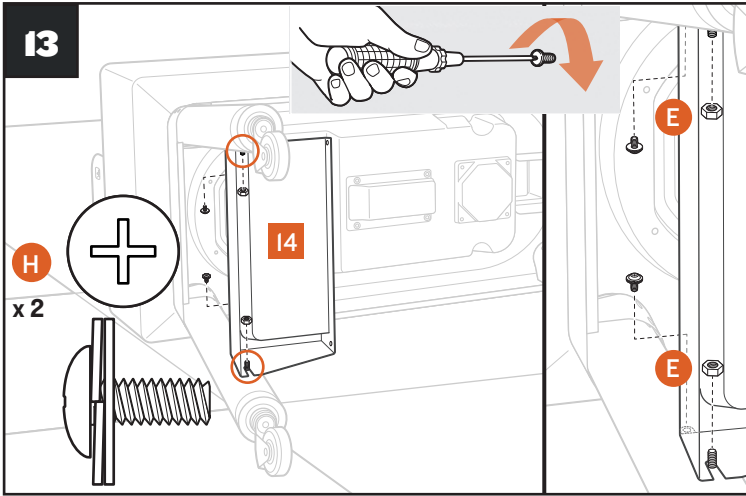

Scan this code for digital/video instructions.