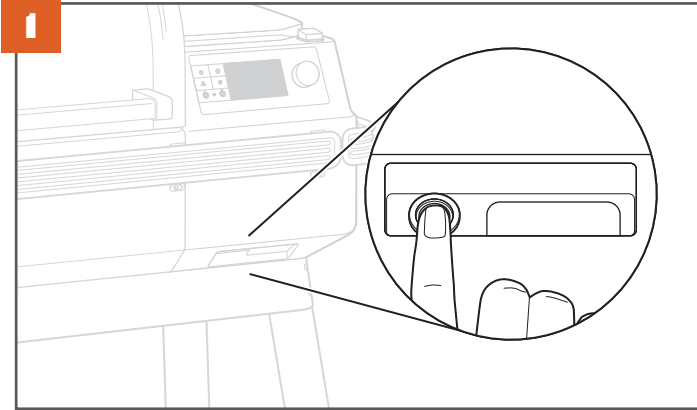

# QUICK START GUIDE

Scan this code for digital/video instructions.

**1** Press the main power button located on the front of the grill to ON.

**2** Press any button to turn on the control.

**3** Turn the selection dial right or left to select the temperature. Press dial.