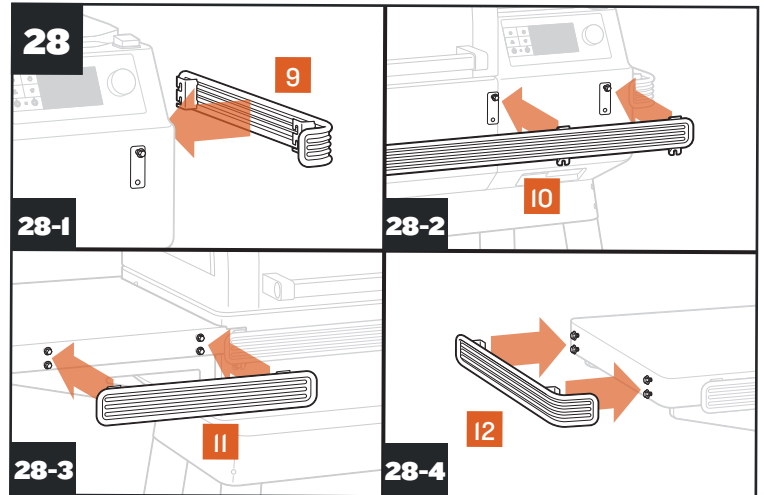

Scan this code for digital/video instructions.