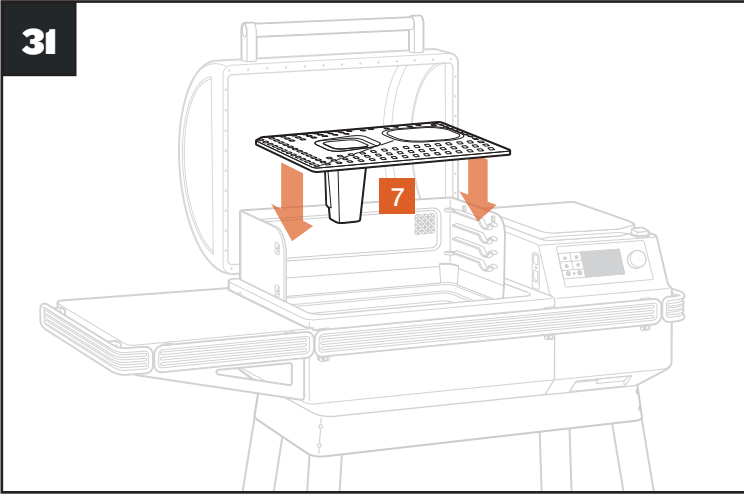

# QUICK START GUIDE

Scan this code for digital/video instructions.

**1** Press the main power button located on the front of the grill to ON.

**2** Press any button to turn on the control.

**3** Turn the selection dial right or left to select the temperature. Press dial.