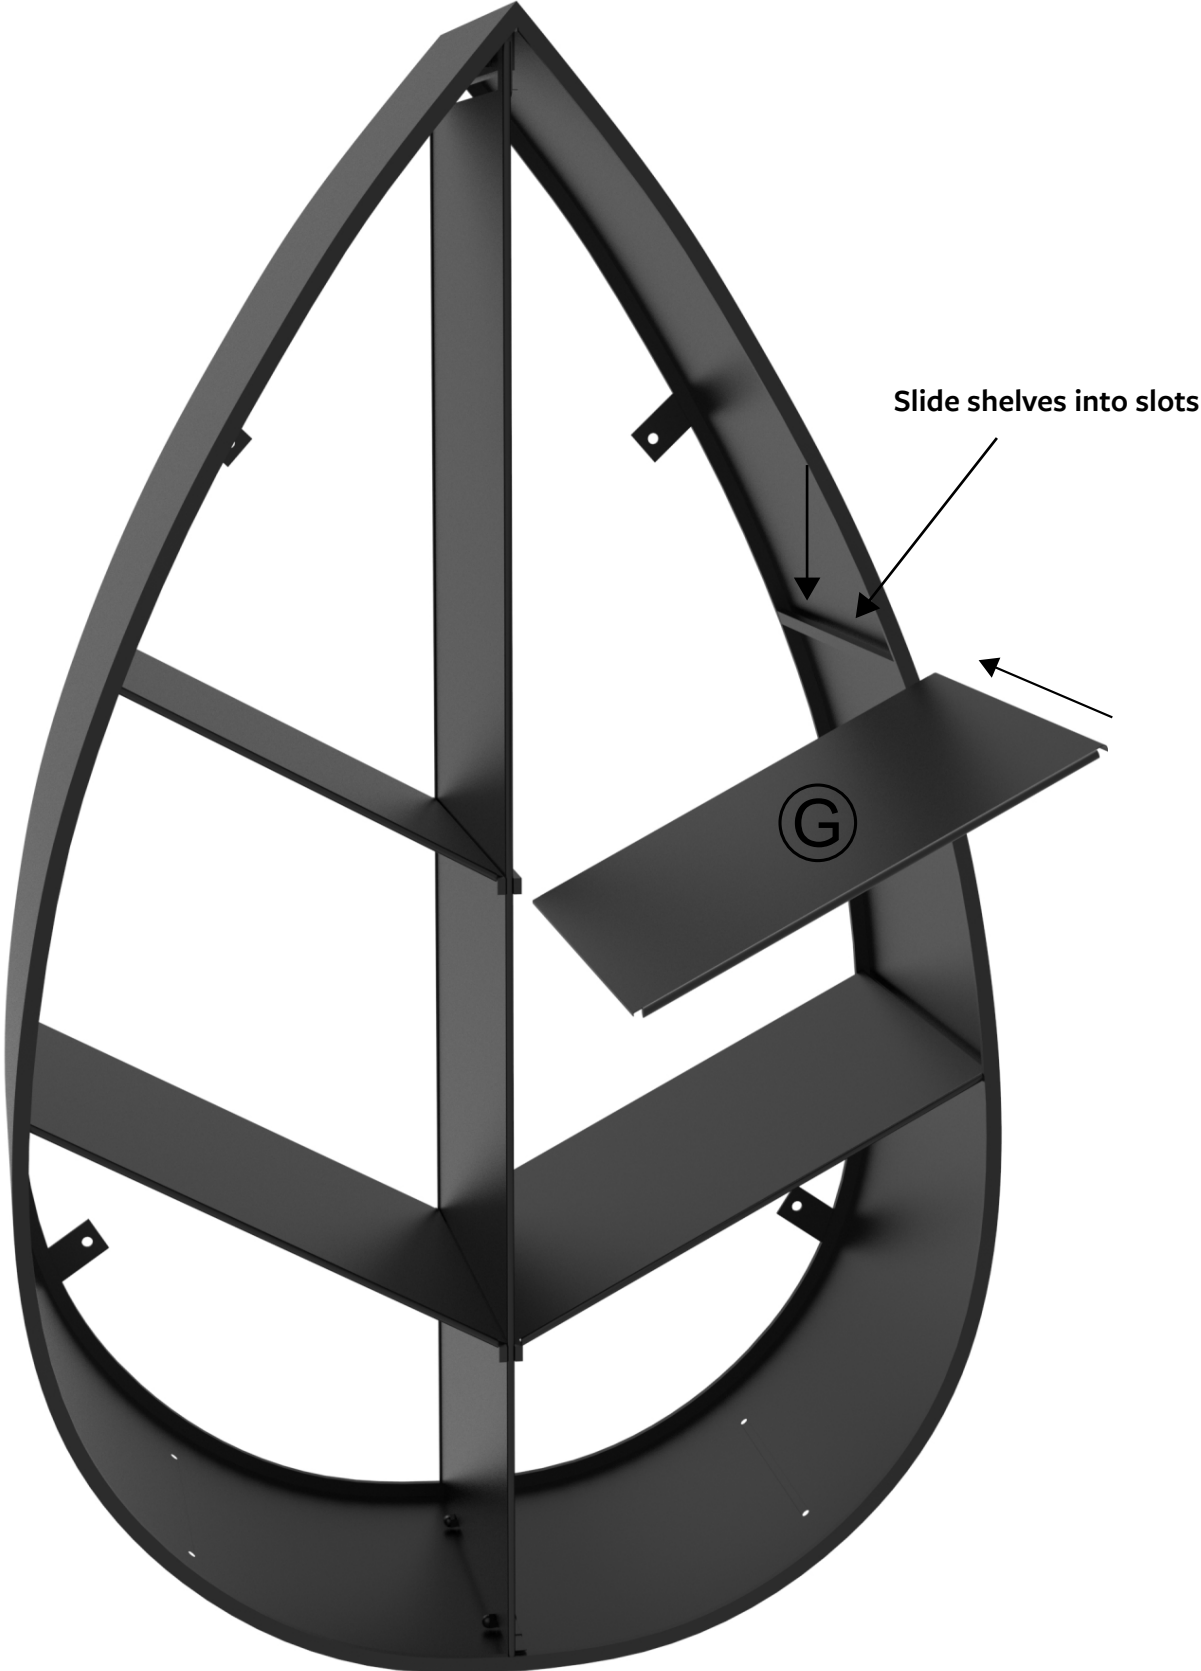

Ivyline Assembly Booklet