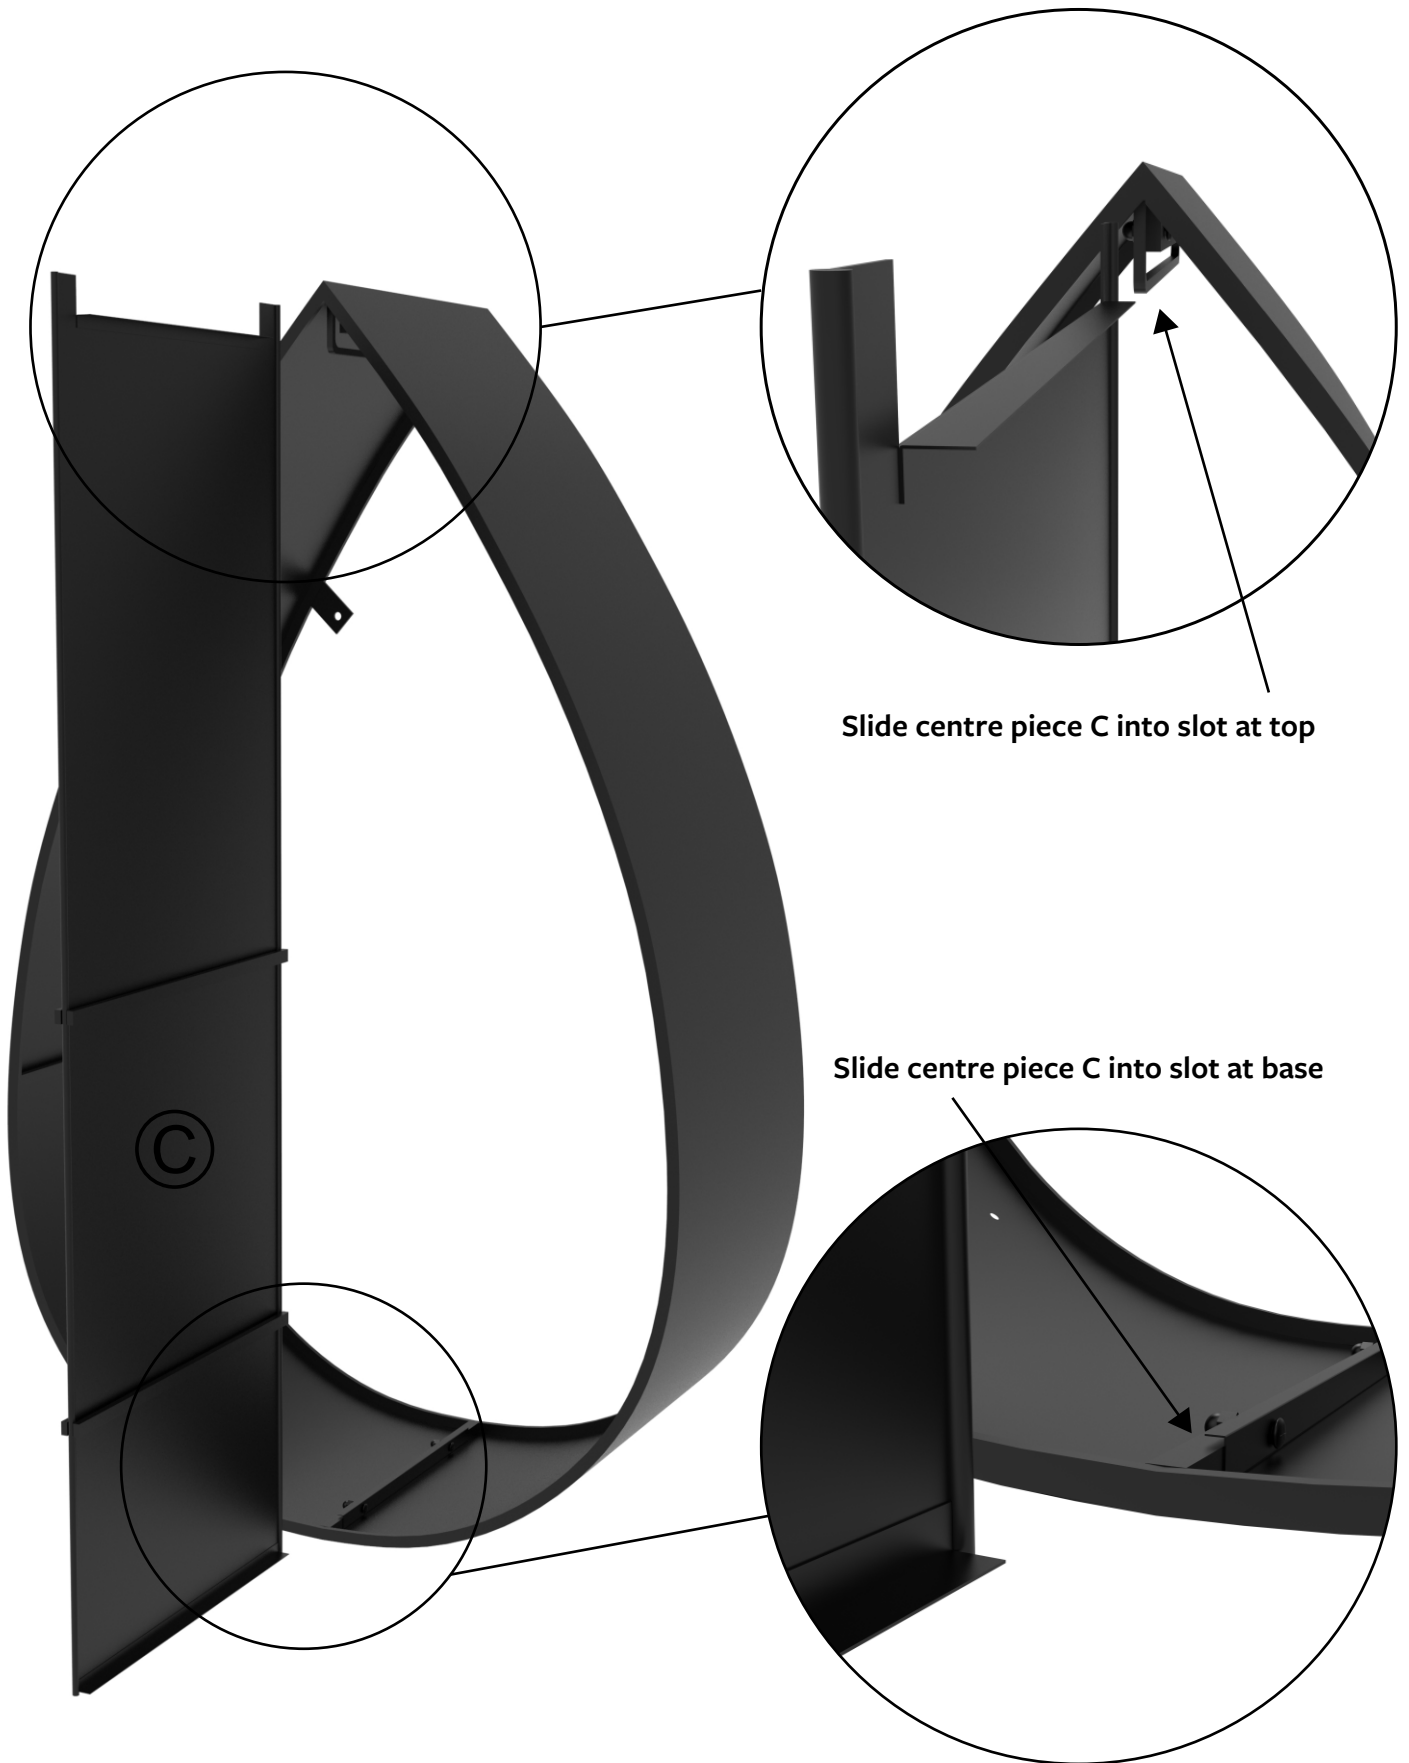

Ivyline Assembly Booklet