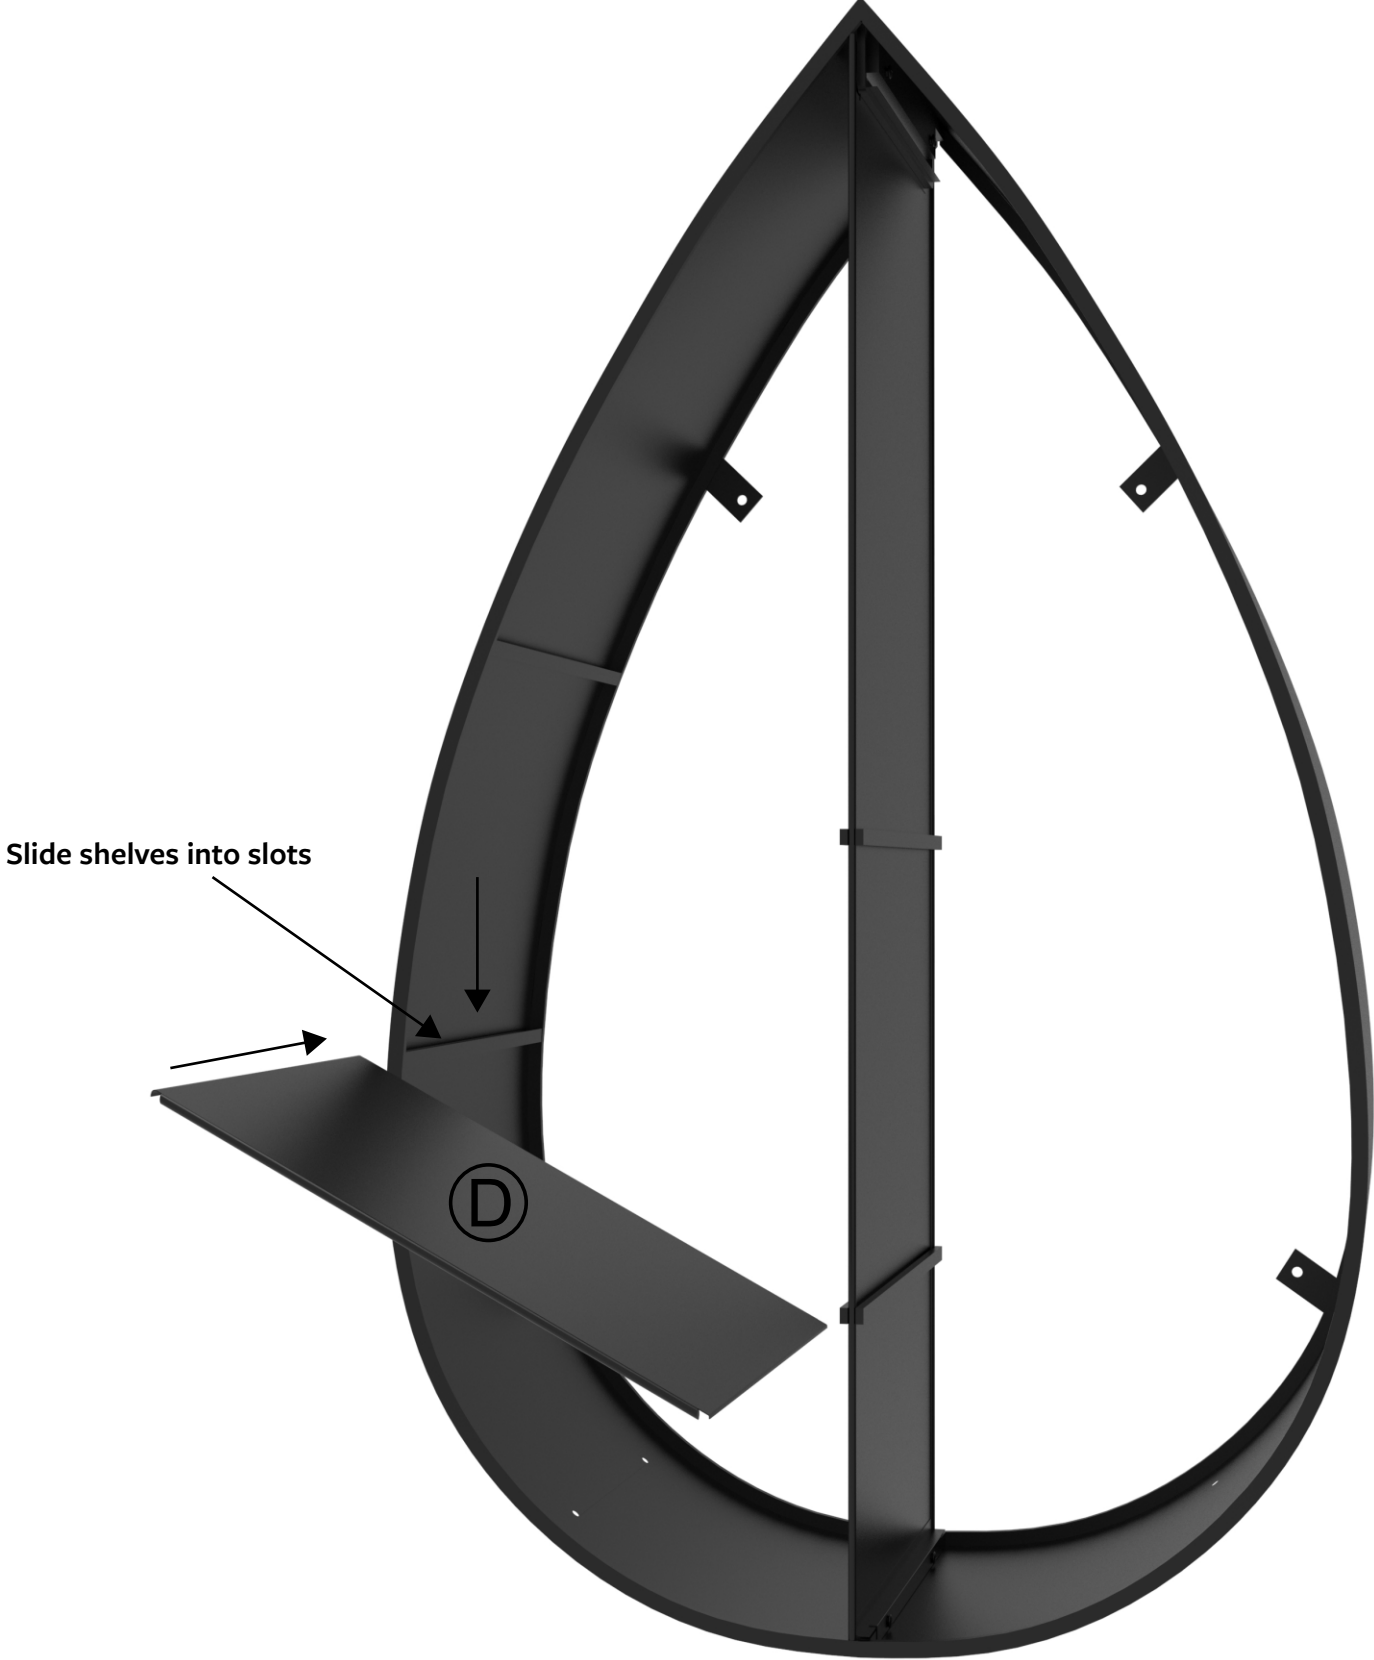

**WARNING!** In order to prevent overturning this product must be used with the wall mounting brackets attached to the rear of the unit. Attach to your solid wall using the appropriate hardware.

A		x1
B		x1
C		x1
D		x1
E		x1
F		x1
G		x1
H		x1
I		x8
J		x8
K		x1
L		x4

# Ivyline Assembly Booklet

Slot tab in part B  
into slot on part A

Ivyline Assembly Booklet

Ivyline Assembly Booklet

# Ivyline Assembly Booklet

Ivyline Assembly Booklet

Ivyline Assembly Booklet

Slide shelves into slots

Ivyline Assembly Booklet

Slide shelves into slots

Ivyline Assembly Booklet

Slide shelves into slots