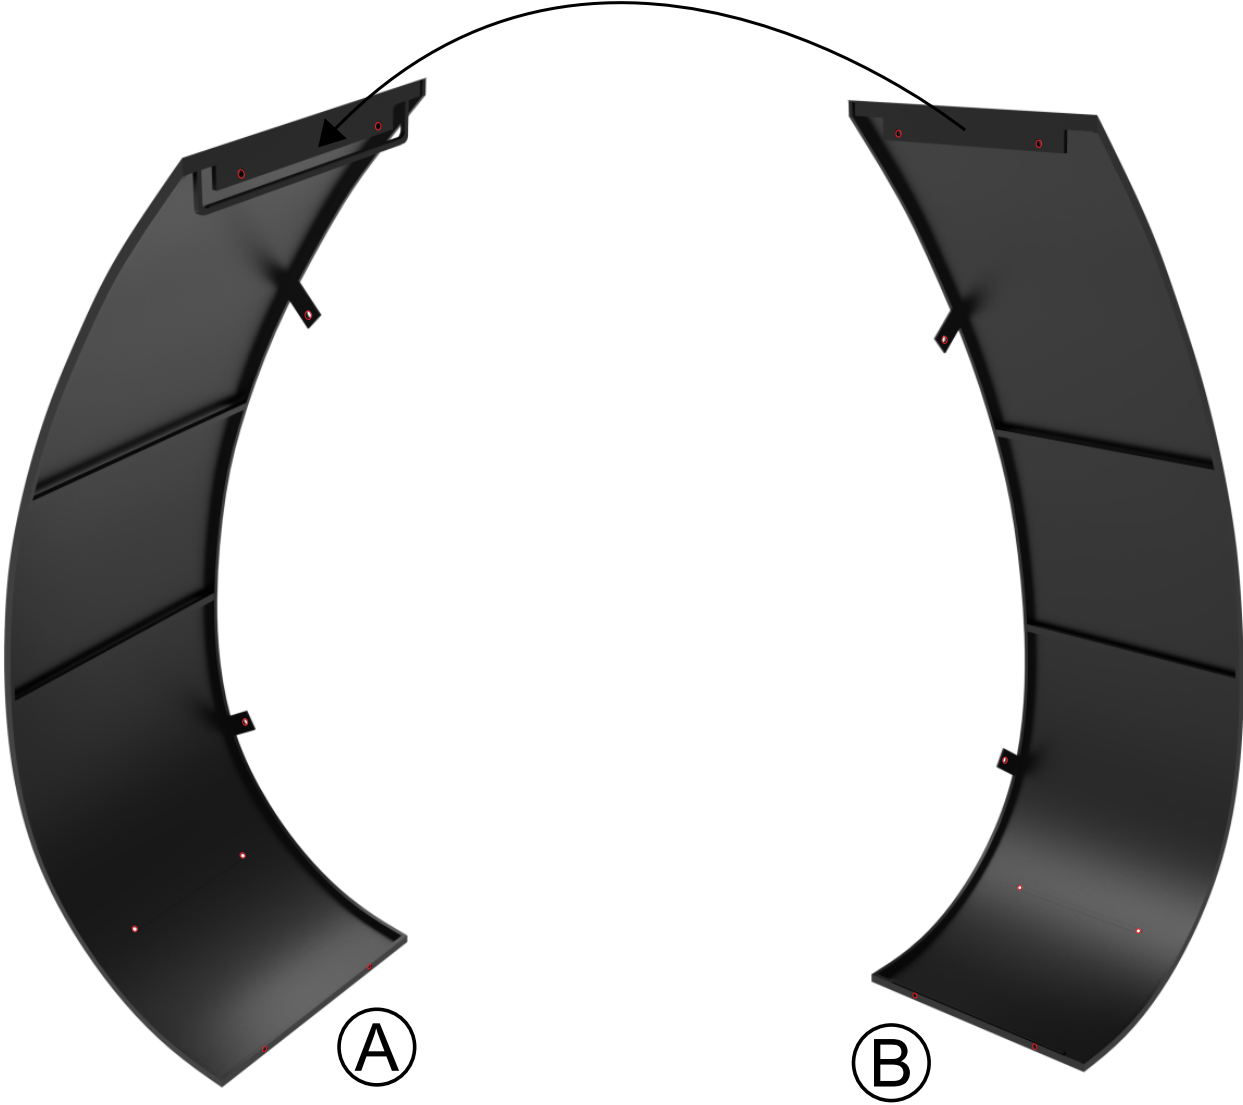

### Leaf on Stand Sculptural Log Storage Natural Rust H124cm W70cm

**WARNING!** Heavy Item! Follow proper lifting technique. Two people required for lifting and assembly.

**WARNING!** Ensure screws and bolts are tightened before use. For maximum quality, check at regular intervals and re-tighten when necessary.

**WARNING!** In order to prevent overturning this product must be used with the wall mounting brackets attached to the rear of the unit. Attach to your solid wall using the appropriate hardware.

A		x1
B		x1
C		x1
D		x1
E		x1
F		x1
G		x1
H		x1
I		x8
J		x8
K		x1
L		x4

# Ivyline Assembly Booklet

Slot tab in part B  
into slot on part A

Ivyline Assembly Booklet

Ivyline Assembly Booklet