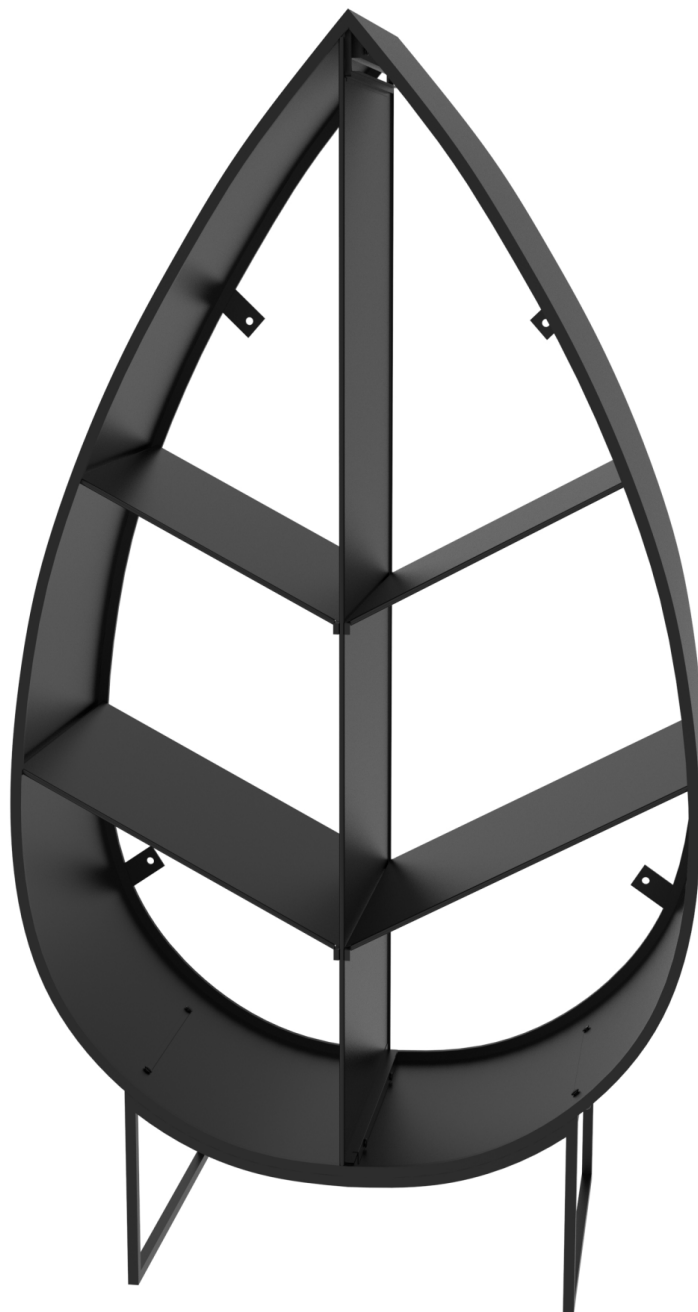

## Ivyline Assembly Booklet

### Leaf on Stand Sculptural Log Storage Natural Rust H124cm W70cm

**WARNING!** Heavy Item! Follow proper lifting technique. Two people required for lifting and assembly.

**WARNING!** Ensure screws and bolts are tightened before use. For maximum quality, check at regular intervals and re-tighten when necessary.

**WARNING!** In order to prevent overturning this product must be used with the wall mounting brackets attached to the rear of the unit. Attach to your solid wall using the appropriate hardware.

A		x1
B		x1
C		x1
D		x1
E		x1
F		x1
G		x1
H		x1
I		x8
J		x8
K		x1
L		x4

# Ivyline Assembly Booklet

Slot tab in part B  
into slot on part A

Ivyline Assembly Booklet

Ivyline Assembly Booklet