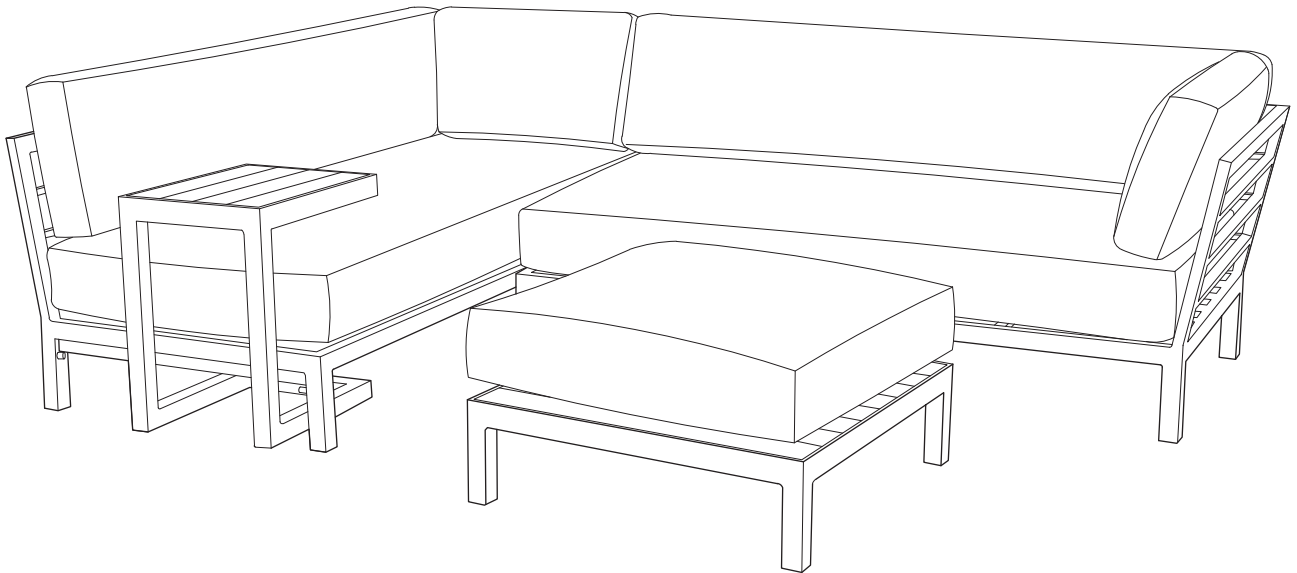

Platform modular set

Stock number: 82006901
82006904

H60.5 W161.7 D241.2 cm

Thank you for purchasing the Platform modular set. This Platform modular set requires no assembly. Please read the instructions and warnings carefully before use, to ensure safe and satisfactory operation of this product.