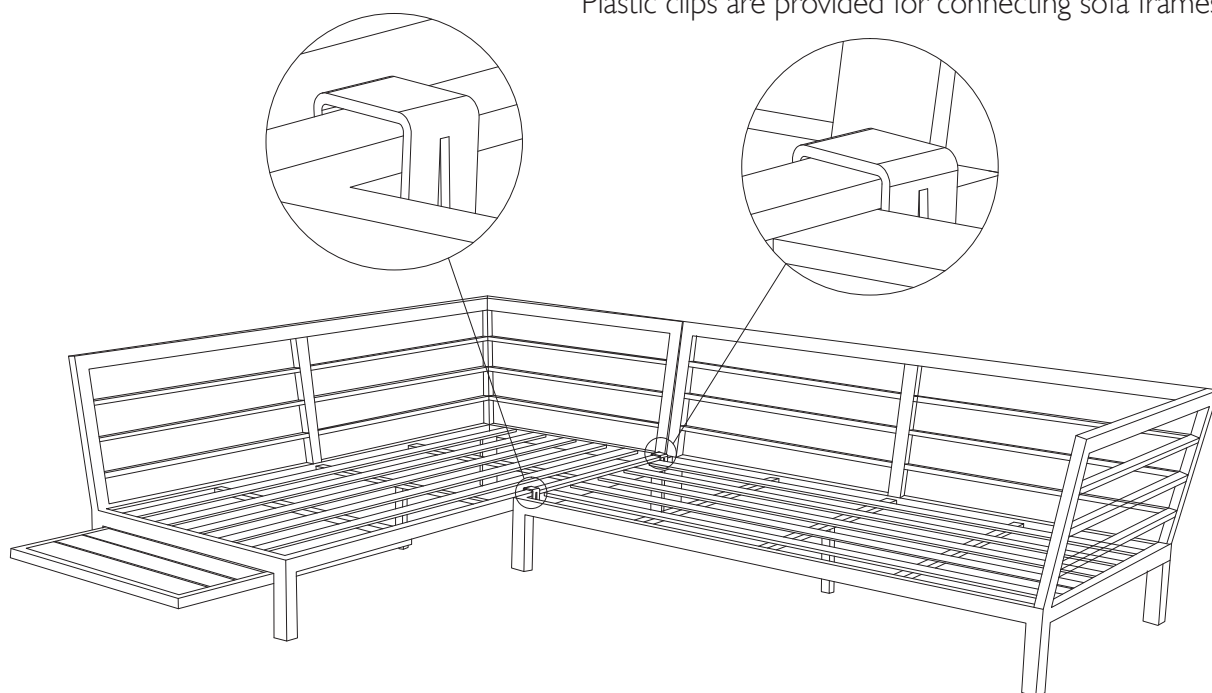

User guide

Platform modular set
82006901/82006904

Plastic clips are provided for connecting sofa frames.

Care and Maintenance

Do not use a wire brush when removing dirt from this item as it may damage the paint leaving the surface open to corrosion.