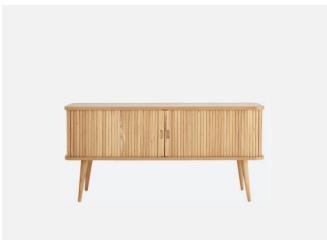

GRAYSON

The **Grayson** range is made from ash and walnut wood solids and veneers combining striking sliding tambour doors and splayed solid wood turned legs for a stylish edge.

At John Lewis & Partners we care about our furniture, from how it is designed, the materials used and the people who make it. That is why every detail is carefully considered to ensure you're as proud of it as we are.

Shown in ash.

Side table
H52 W58 D50cm
862 26201
£150

Storage side table
H58 W45 D45cm
862 26202
£219

Coffee table
H40 W100 D50cm
862 06202
£299

TV Stand
H58 W120 D40cm
862 36202
£450

Sideboard
H76 W120 D45cm
862 56202
£599

Bureau
H100 W84 D40cm
816 21101
£599

Console table
H74 W120 D35cm
862 66401
£299

TV Stand large
H58 W160 D40cm
862 36203
£499

Dressing table
H73 W100 D50cm
862 66403
£350

Two tier coffee table
H45 W84.5 D69.5cm
862 06201
£229