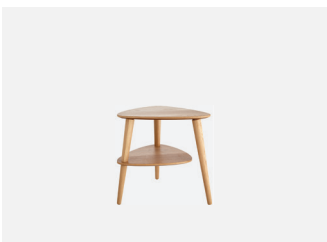

GRAYSON

The **Grayson** range is made from ash and walnut wood solids and veneers combining striking sliding tambour doors and splayed solid wood turned legs for a stylish edge.

At John Lewis & Partners we care about our furniture, from how it is designed, the materials used and the people who make it. That is why every detail is carefully considered to ensure you're as proud of it as we are.

Shown in ash.

Side table
H52 W58 D50cm
862 26201
£150

Storage side table
H58 W45 D45cm
862 26202
£219

Coffee table
H40 W100 D50cm
862 06202
£299

TV Stand
H58 W120 D40cm
862 36202
£450

Sideboard
H76 W120 D45cm
862 56202
£599