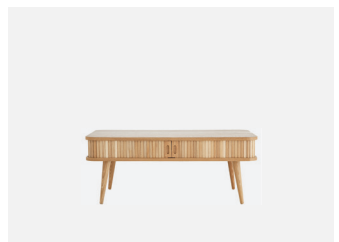

GRAYSON

The **Grayson** range is made from ash and walnut wood solids and veneers combining striking sliding tambour doors and splayed solid wood turned legs for a stylish edge.

At John Lewis & Partners we care about our furniture, from how it is designed, the materials used and the people who make it. That is why every detail is carefully considered to ensure you're as proud of it as we are.

Shown in ash.

Side table
H52 W58 D50cm
862 26201
£150

Storage side table
H58 W45 D45cm
862 26202
£219

Coffee table
H40 W100 D50cm
862 06202
£299

TV Stand
H58 W120 D40cm
862 36202
£450

Sideboard
H76 W120 D45cm
862 56202
£599