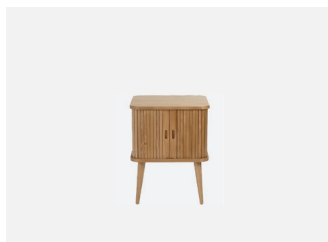

GRAYSON

The **Grayson** range is made from ash and walnut wood solids and veneers combining striking sliding tambour doors and splayed solid wood turned legs for a stylish edge.

At John Lewis & Partners we care about our furniture, from how it is designed, the materials used and the people who make it. That is why every detail is carefully considered to ensure you're as proud of it as we are.

Shown in ash.

Side table
H52 W58 D50cm
862 26201
£150

Storage side table
H58 W45 D45cm
862 26202
£219

Coffee table
H40 W100 D50cm
862 06202
£299

TV Stand
H58 W120 D40cm
862 36202
£450

Sideboard
H76 W120 D45cm
862 56202
£599