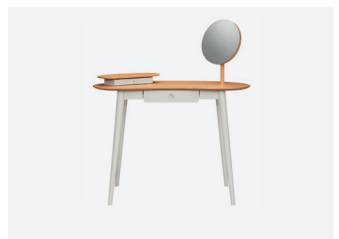

Features

1. The simple gliding action of the tambour doors allow for easy access to your home storage.
2. The TV stand features adjustable glass shelving.
3. The bureau features multiple storage sections as well as cable management slots in the top and bottom compartment.

GRAYSON

The **Grayson** range is made from ash and walnut wood solids and veneers combining striking sliding tambour doors and splayed solid wood turned legs for a stylish edge.

At John Lewis & Partners we care about our furniture, from how it is designed, the materials used and the people who make it. That is why every detail is carefully considered to ensure you're as proud of it as we are.

Shown in ash.

Side table
H52 W58 D50cm
862 26201
£150

Storage side table
H58 W45 D45cm
862 26202
£219

Coffee table
H40 W100 D50cm
862 06202
£299

TV Stand
H58 W120 D40cm
862 36202
£450

Sideboard
H76 W120 D45cm
862 56202
£599

Bureau
H100 W84 D40cm
816 21101
£599

Console table
H74 W120 D35cm
862 66401
£299

TV Stand large
H58 W160 D40cm
862 36203
£499

Dressing table
H73 W100 D50cm
862 66403
£350

Two tier coffee table
H45 W84.5 D69.5cm
862 06201
£229