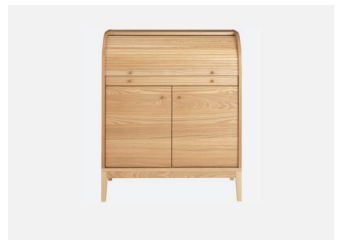

Features

1. The simple gliding action of the tambour doors allow for easy access to your home storage.
2. The TV stand features adjustable glass shelving.
3. The bureau features multiple storage sections as well as cable management slots in the top and bottom compartment.

Shown in ash.

Side table
H52 W58 D50cm
862 26201
£150

Storage side table
H58 W45 D45cm
862 26202
£219

Coffee table
H40 W100 D50cm
862 06202
£299

TV Stand
H58 W120 D40cm
862 36202
£450

Sideboard
H76 W120 D45cm
862 56202
£599

Bureau
H100 W84 D40cm
816 21101
£599

Console table
H74 W120 D35cm
862 66401
£299

TV Stand large
H58 W160 D40cm
862 36203
£499

Dressing table
H73 W100 D50cm
862 66403
£350

Two tier coffee table
H45 W84.5 D69.5cm
862 06201
£229