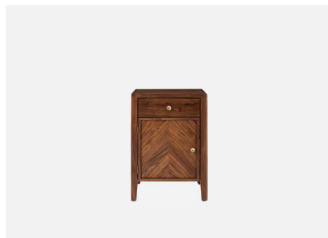

## Features

1. Cabinetry features a brass or nickel finish detail, ring pull handles and the natural beauty of Acacia wood in 2 colourways.
2. Versatile range with the choice of parquet headboard.
3. Sprung slats provide additional comfort.

Shown in acacia.

**Parquet double bedstead**  
Fits mattress **W135 L190**  
H106 W148 L207cm  
803 53603  
£699

**Parquet kingsize bedstead**  
Fits mattress **W150 L200**  
H106 W163 L217cm  
803 53604  
£799

**Nickel top bedside table**  
H60 W35 D42cm  
803 19604  
£199

**Brass top bedside table**  
H60 W35 D42cm  
803 10305  
£199

**Parquet bedside table**  
H65 W38 D45cm  
803 10302  
£199

**3-drawer chest**  
H86 W94.5 D45cm  
803 10303  
£499