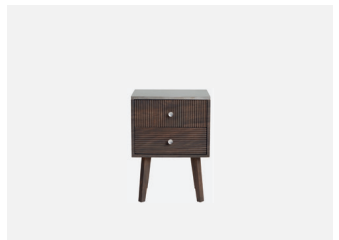

## Features

1. Cabinetry features a brass or nickel finish detail, ring pull handles and the natural beauty of Acacia wood in 2 colourways.
2. Versatile range with the choice of parquet headboard.
3. Sprung slats provide additional comfort.

## PADMA

Created by our design studio, the brass detailing of the **Padma** range offsets the rich and earthy tones of the Acacia wood construction.

At John Lewis & Partners we care about our furniture, from how it is designed, the materials used and the people who make it. That is why every detail is carefully considered to ensure you're as proud of it as we are.

Shown in acacia.

**Parquet double bedstead**  
Fits mattress **W135 L190**  
H106 W148 L207cm  
803 53603  
£699

**Parquet kingsize bedstead**  
Fits mattress **W150 L200**  
H106 W163 L217cm  
803 53604  
£799