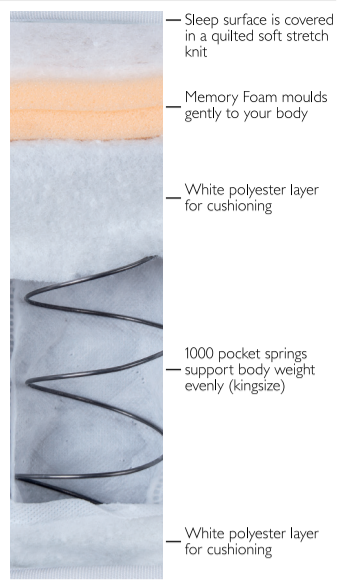

Pocket 1000 Memory

- Sleep surface is covered in a quilted soft stretch knit.
- Memory Foam moulds gently to your body.
- White polyester layer for cushioning.
- 1000 pocket springs (kingsize) support body weight evenly.
- For even support rotate every two weeks for the first three months and monthly thereafter.
- Suitable for everyday use.

Size options: single, small double, double, kingsize.

£279 for a double

- Sleep surface is covered in a quilted soft stretch knit
- Memory Foam moulds gently to your body
- White polyester layer for cushioning
- 1000 pocket springs support body weight evenly (kingsize)
- White polyester layer for cushioning

	Pocket 1000 No Turn	Pocket 1000 Luxury No Turn	Pocket 1000 Turnable	Pocket 1000 Luxury Turnable	Pocket 1000 Memory
Pocket spring type	Pocket springs	Pocket springs	Pocket springs	Pocket springs	Pocket springs
Spring count - 150cm	1000	1000	1000	1000	1000
Mattress Ticking	Damask - 58% Polyester, 42% Polypropylene	Stretch knit 100% polyester	Damask - 58% Polyester, 42% Polypropylene	Stretch knit 100% polyester	Stretch knit 100% polyester
Rows of side stitching	0	0	0	0	0
Air vents	0	0	0	0	0
Tufts	Cotton felt	No	Cotton felt	No	Cotton felt
Filling - list below					
	500g V fibre (vertical laid polyester pad)	300g Polyester	500g V fibre (vertical laid polyester pad)	300g Polyester	300g Polyester
	300g Flexbond (white polyester)	Quilt Scrim Backing	300g Flexbond (white polyester)	Quilt Scrim Backing	Quilt Scrim Backing
	1000 Pocket Spring Unit - 15cm - 1.6 Gauge	700g V fibre (vertical laid polyester)	1000 Pocket Spring Unit - 15cm - 1.6 Gauge	700g V fibre (vertical laid polyester)	20mm Memory Foam
	300g Flexbond (white polyester)	300g Flexbond (white polyester)	300g Flexbond (white polyester)	300g Flexbond (white polyester)	500g V fibre (vertical laid polyester pad)
	Non-slip cover	1000 Pocket Spring Unit - 18cm - 1.6 Gauge	500g V fibre (vertical laid polyester pad)	1000 Pocket Spring Unit - 18cm - 1.6 Gauge	300g Flexbond (white polyester)
		300g Flexbond (white polyester)	Quilt Scrim Backing	300g Flexbond (white polyester)	1000 Pocket Spring Unit
		Non-slip cover	300g Polyester	700g V fibre (vertical laid polyester)	300g Flexbond (white polyester)
				Quilt Scrim Backing	Non-slip cover
				300g Polyester	
Turning Requirements	Rotate regularly	Rotate regularly	Turn & rotate regularly	Turn & rotate regularly	Rotate regularly
Suitable for bedsteads	Suitable for bedsteads and divans	Suitable for bedsteads and divans	Suitable for bedsteads and divans	Suitable for bedsteads and divans	Suitable for bedsteads and divans

Essential|Coll|9|M03

Guarantee For your peace of mind, we include a 7-year guarantee at no extra cost.

Added Care Accidental damage insurance for your furniture is available to purchase. Terms and conditions apply.

Interest Free Credit We offer Interest Free Credit when you spend a minimum of £1,000 on selected products. Subject to status. Terms and conditions apply.

Delivery Free delivery on all mattresses. 7 day delivery available on selected products.

Mattress & Divan Recycling For £29.95 we'll take away your old mattress and recycle it responsibly.