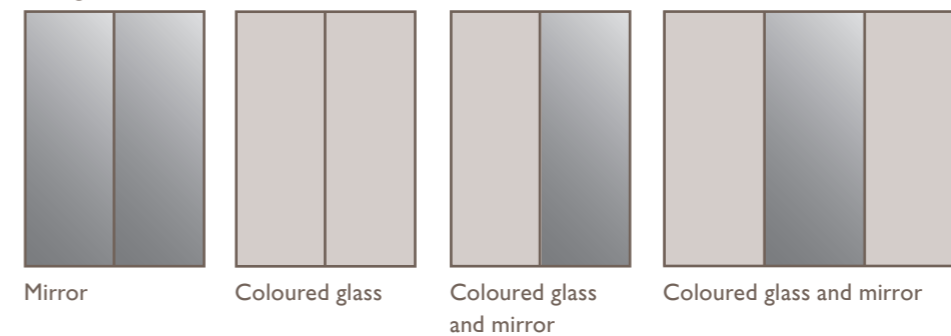

John Lewis

Bedroom furniture

Elstra

Elstra

Combining style and functionality, the angular lines found within the Elstra wardrobe collection are paired with a choice of three finishes: Alpine White, Light Rustic Oak and Nocce. These natural look finishes are then combined with either mirror or coloured glass doors, giving the range a contemporary appearance that brings any bedroom up to date.

Wardrobe finish

Alpine white

Light rustic oak

Nocce

Door finish

Mirror

Mirror

Mirror

White glass

White glass

Magnolia glass

Wardrobe dimensions

Hinged door wardrobes have a depth of 58cm and sliding door wardrobes have a depth of 67cm.

Hinged door

Sliding door

Door combinations

Hinged door

Sliding door

Mirrored and coloured glass doors are available on all wardrobe sizes and in both door styles.

For all 2 door sliding and hinged wardrobes, where glass and mirror is chosen, the coloured glass door will always be on the left.