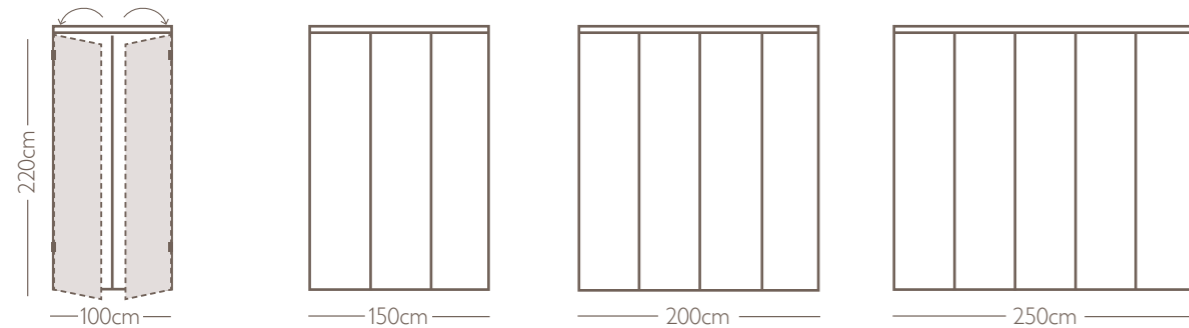

White glass

White glass

Magnolia glass

Wardrobe dimensions

Hinged door wardrobes have a depth of 58cm and sliding door wardrobes have a depth of 67cm.

Hinged door

Sliding door

Door combinations

Hinged door

Sliding door

Mirrored and coloured glass doors are available on all wardrobe sizes and in both door styles.

For all 2 door sliding and hinged wardrobes, where glass and mirror is chosen, the coloured glass door will always be on the left.