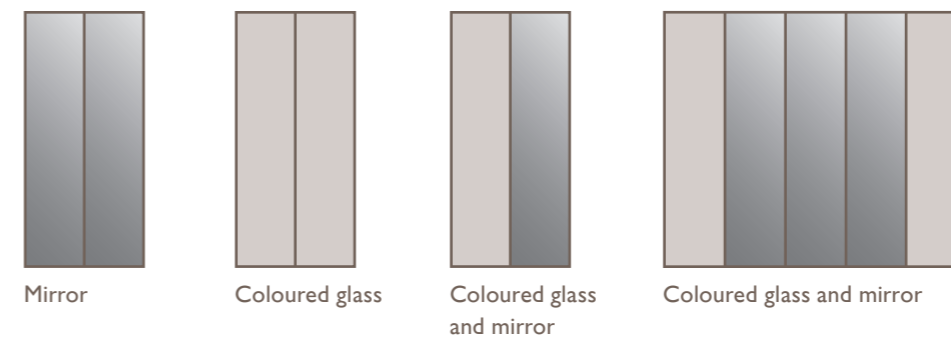

John Lewis

Bedroom furniture

Elstra

Elstra

Combining style and functionality, the angular lines found within the Elstra wardrobe collection are paired with a choice of three finishes: Alpine White, Light Rustic Oak and Nocce. These natural look finishes are then combined with either mirror or coloured glass doors, giving the range a contemporary appearance that brings any bedroom up to date.

Wardrobe finish

Alpine white

Light rustic oak

Nocce

Door finish

Mirror

Mirror

Mirror

White glass

White glass

Magnolia glass

Wardrobe dimensions

Hinged door wardrobes have a depth of 58cm and sliding door wardrobes have a depth of 67cm.

Hinged door

Sliding door

Door combinations

Hinged door

Sliding door

Mirrored and coloured glass doors are available on all wardrobe sizes and in both door styles.

For all 2 door sliding and hinged wardrobes, where glass and mirror is chosen, the coloured glass door will always be on the left.