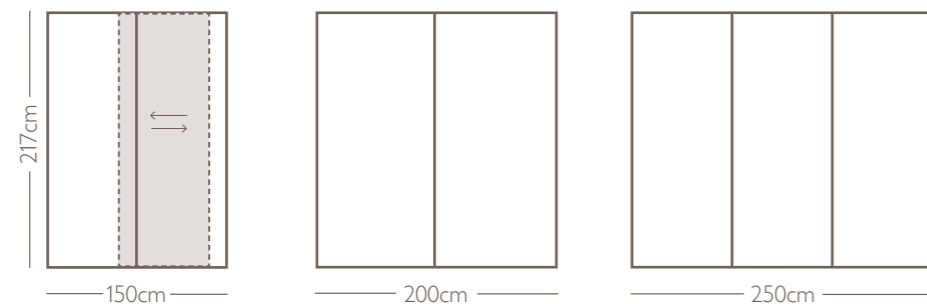

White glass

White glass

Magnolia glass

Wardrobe dimensions

Hinged door wardrobes have a depth of 58cm and sliding door wardrobes have a depth of 67cm.

Hinged door

Sliding door

Door combinations

Hinged door

Sliding door

Mirrored and coloured glass doors are available on all wardrobe sizes and in both door styles.

For all 2 door sliding and hinged wardrobes, where glass and mirror is chosen, the coloured glass door will always be on the left.