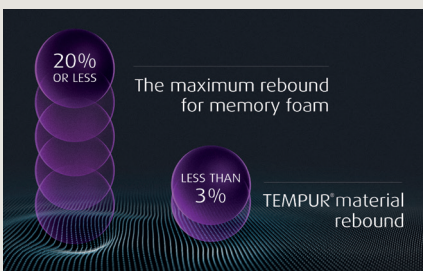

Washable cover

All TEMPUR® pillow covers are removable and washable up to 60°.

3 year guarantee

All TEMPUR® pillows come with a 3 year guarantee.

Minimum pressure. Maximum comfort.

TEMPUR® Material is engineered with an open cell structure that absorbs and evenly distributes the weight of your body to maximise comfort.

Personalised body support

Whichever position you prefer to sleep in, a TEMPUR® mattress adapts to suit you. It softens, compresses and conforms to your shape and weight.

Outstanding motion absorption

Drop a weighted ball on to standard memory foam and it can rebound up to 20%. With TEMPUR® Material, it has a rebound of less than 3%. By absorbing motion, TEMPUR® Material means you and your partner are less likely to disturb each other when you move around.