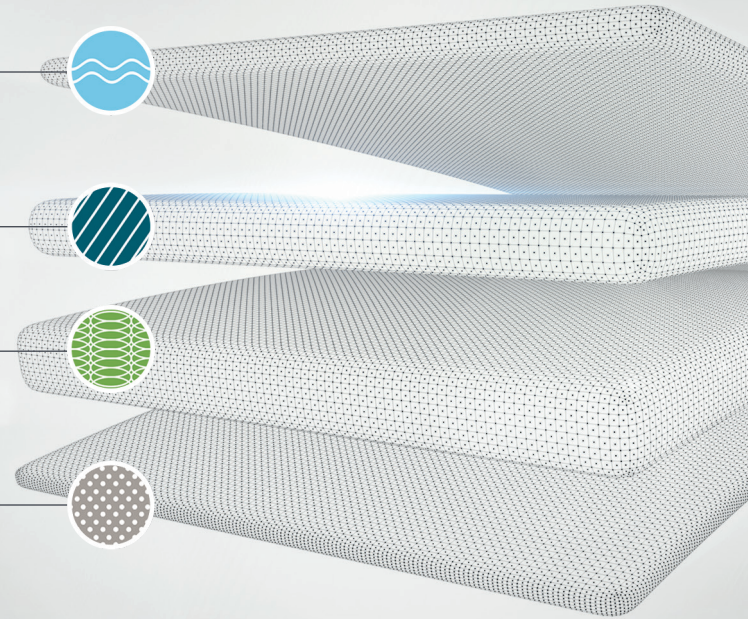

Dynamic Support Technology

Supports you lightly and allows you to move about easily.

Precision™ pocketed micro coils

State-of-the-art cold drawn steel, each micro coil is individually pocketed to react to your body's movement, providing exceptional support.

DuraBase™ Technology

Works in union with the layers above to maximise the life of your mattress.

TEMPUR® Hybrid Luxe

Mattress height 30cm

TEMPUR® Hybrid Elite

Mattress height 25cm

TEMPUR® Hybrid Supreme

Mattress height 21cm