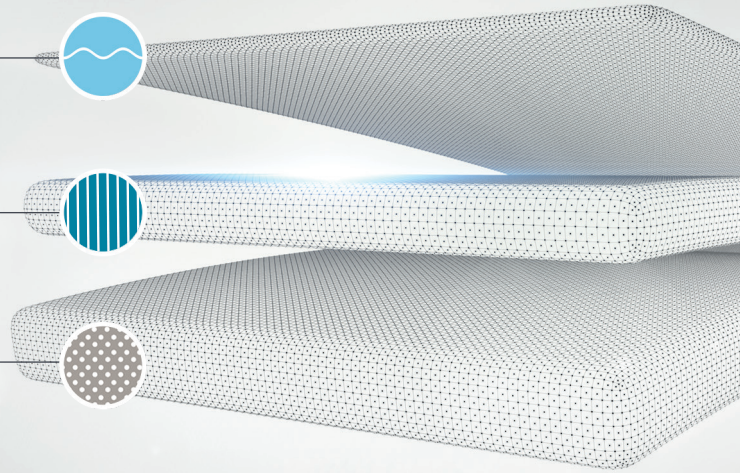

TEMPUR® Original Collection

For a medium feel

The TEMPUR® Original range offers three mattress options: Original Luxe, Original Elite, and Original Supreme.

TEMPUR® Material

The original TEMPUR® Material that conforms to your shape, relieves pressure points and absorbs movement.

TEMPUR® Support Material

Provides the support your body needs by conforming to your shape and weight, and distributing pressure evenly.

DuraBase™ Technology

Works in union with the layers above to maximise the life of your mattress.

TEMPUR® Original Luxe

Mattress height 30cm

TEMPUR® Original Elite

Mattress height 25cm

TEMPUR® Original Supreme

Mattress height 21cm