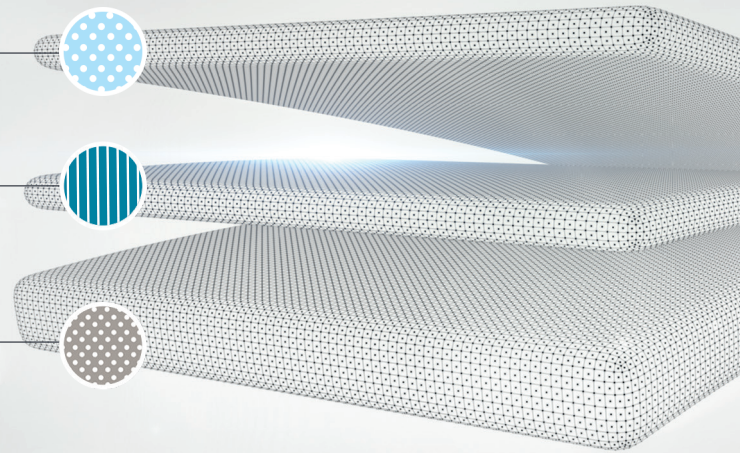

TEMPUR® Cloud Collection

For a soft feel

The TEMPUR® Cloud range offers three mattress options: Cloud Luxe, Cloud Elite, and Cloud Supreme.

TEMPUR® Extra Soft Material

Cushions and cradles you, supporting you with an enveloping feel.

TEMPUR® Support Material

Provides the support your body needs by conforming to your shape and weight, and distributing pressure evenly.

DuraBase™ Technology

Works in union with layers above to maximise the life of your mattress.

TEMPUR® Cloud Luxe

Mattress height 30cm

7cm

9cm

6.5cm

7.5cm

TEMPUR® Cloud Elite

Mattress height 25cm

7cm

7cm

11cm

TEMPUR® Cloud Supreme

Mattress height 21cm

5cm

5cm

11cm