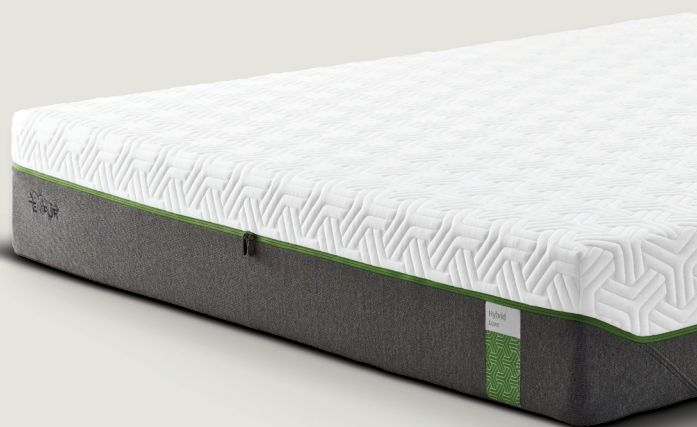

Personalised body support

Whichever position you prefer to sleep in, a TEMPUR® mattress adapts to suit you. It softens, compresses and conforms to your shape and weight.

Outstanding motion absorption

Drop a weighted ball on to standard memory foam and it can rebound up to 20%. With TEMPUR® Material, it has a rebound of less than 3%. By absorbing motion, TEMPUR® Material means you and your partner are less likely to disturb each other when you move around.

TEMPUR® Original For a medium feel

Enjoy the benefits of TEMPUR® Material with body-conforming comfort, outstanding support, and pressure relieving properties that can reduce tossing and turning at night.

Find the mattress to suit you

We've created four mattress collections. Each one contains three depths of mattress offering a unique type of comfort, that adapts to the exact shape of your body in its own way.

Our four collections showcase what we are known for around the world: sleep technology based on the original TEMPUR® Viscoelastic Material.

TEMPUR® Hybrid For a medium feel with springs

Our most innovative design yet. TEMPUR® Material relieves pressure points while layers of Precision™ micro coils conform and react to your body's movement.