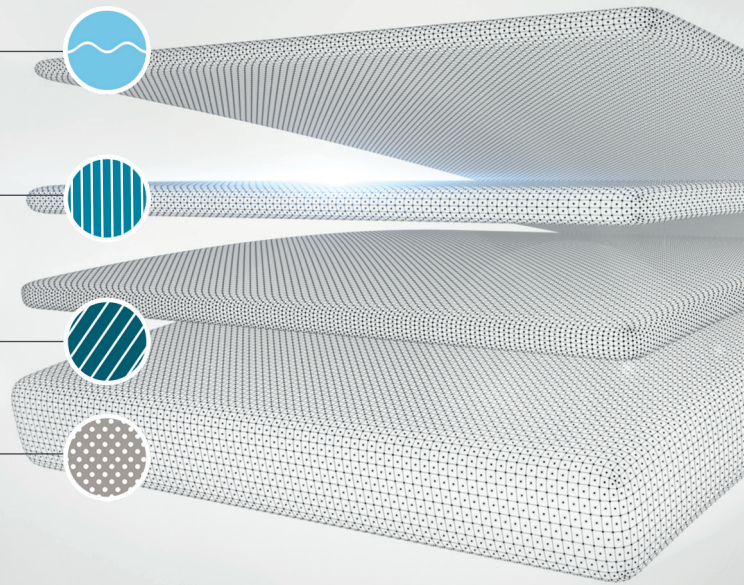

TEMPUR® Sensation Collection

For a firm feel

The TEMPUR® Sensation range offers three mattress options: Sensation Luxe, Sensation Elite, and Sensation Supreme.

TEMPUR® Material

The original TEMPUR® Material conforms to your shape, relieves pressure points and absorbs movement.

TEMPUR® Support Material

Provides the support your body needs by conforming to your shape and weight, and distributing pressure evenly.

Dynamic Support Technology

Supports you lightly and allows you to move about easily.

DuraBase™ Technology

Works in union with layers above to maximise the life of your mattress.

TEMPUR® Sensation Luxe

Mattress height 30cm*

- 7cm
- 8cm
- 7.25cm
- 7.25cm
- 60
- 60

TEMPUR® Sensation Elite

Mattress height 25cm

- 7cm
- 4cm
- 14cm
- 60
- 60

TEMPUR® Sensation Supreme

Mattress height 21cm

- 2cm
- 4cm
- 4cm
- 11cm
- 60

*TEMPUR® Sensation Luxe is 30cm with the QuickRefresh® Cover