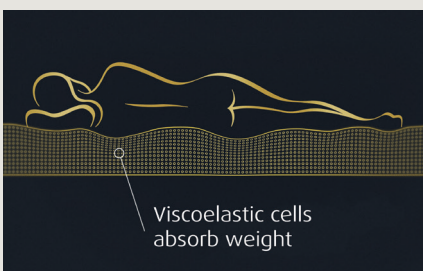

Personalised body support

Whichever position you prefer to sleep in, a TEMPUR® mattress adapts to suit you. It softens, compresses and conforms to your shape and weight.

Outstanding motion absorption

Drop a weighted ball on to standard memory foam and it can rebound up to 20%. With TEMPUR® Material, it has a rebound of less than 3%. By absorbing motion, TEMPUR® Material means you and your partner are less likely to disturb each other when you move around.