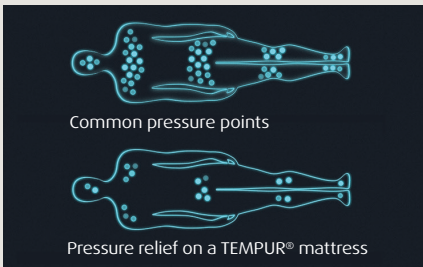

Minimum pressure. Maximum comfort.

TEMPUR® Material is engineered with an open cell structure that absorbs and evenly distributes the weight of your body to maximise comfort.