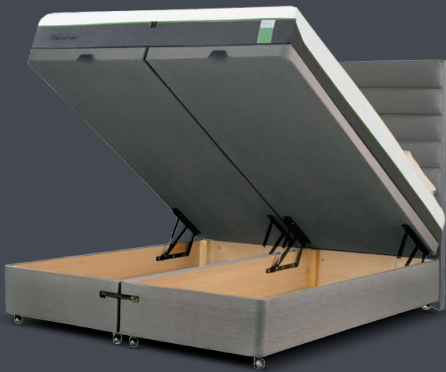

Like our mattresses, all of our beds come with a 10 year frame guarantee to give you many years of trouble-free, comfortable sleep.

Ottomans

TEMPUR® Ottoman Beds are ideal when storage is at a premium. Just lift the top to reveal a convenient space for keeping bed linen and other items stored away out of sight.