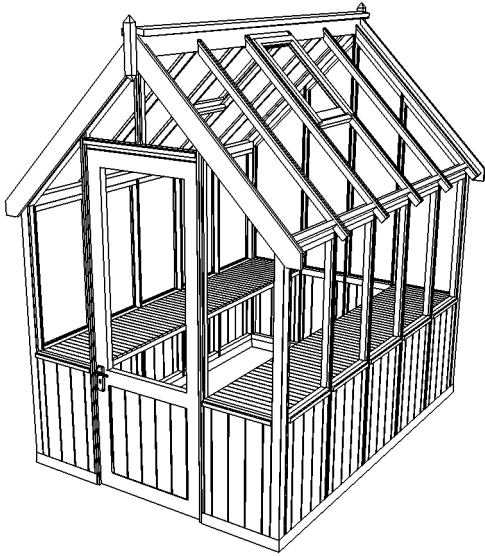

1.8 x 2.5 m Crane Greenhouse

Base Size